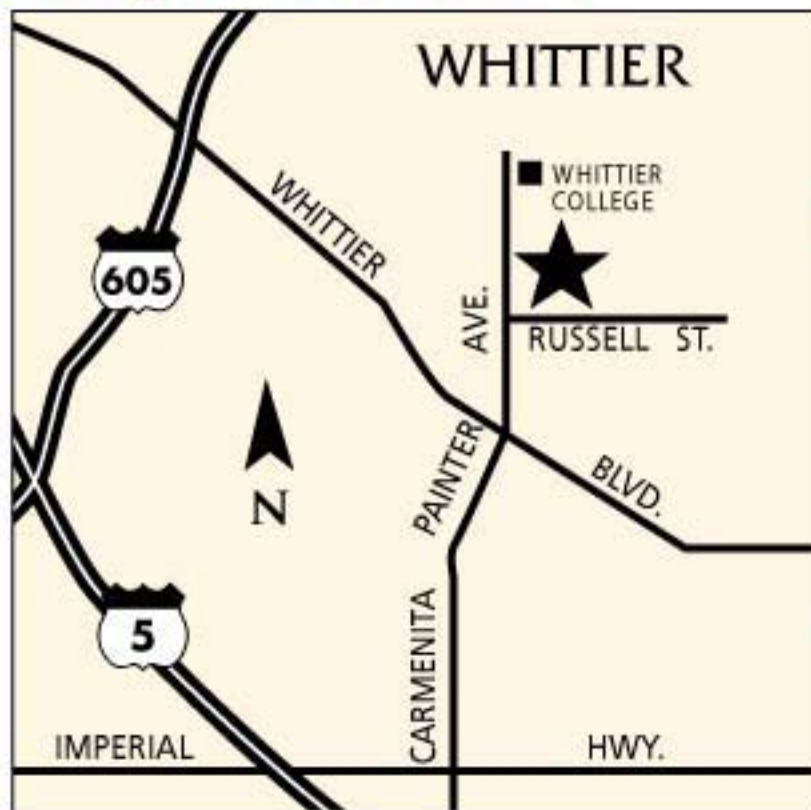

Map/Directions

From Baldwin Park/ Temple City Area:

- Take 605 South
- Exit Whittier Blvd.
- Turn left on Whittier Blvd.
- Turn left on Painter Ave.
- Building on corner of Russell & Painter St.

From Anaheim/LAX:

- Take 605 North
- Exit Whittier Blvd.
- Turn right on Whittier Blvd.
- Turn left on Painter Ave.
- Building on corner of Russell & Painter St.

Posada Whittier

8120 S. Painter Ave.
Whittier, CA 90602

tel (562) 945-2651